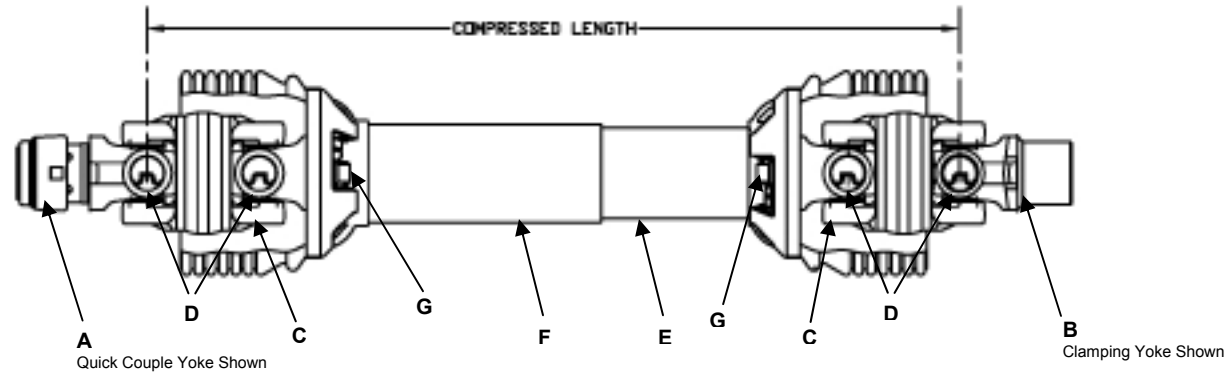

Hillco Driveline Identification Chart - Weasler constant velocity drivelines

Driveline Part Number	Compressed Length	Yoke 1 Description	Yoke 1 (A)	Yoke 2 Description	Yoke 2 (B)	Center Housing (C)	Cross & Bearing Kit (E)	Inner Shield (F)	Outer Shield (G)	Shield Assembly	Nylon Repair Kit (H)	Safety Decal
MC-133051	37 inches	1 1/8 Hex Clamping	MC-103236	1 1/8 Hex Clamping	MC-103236	MC-103238	MC-103237	MC-103243	MC-103242	N/A	MC-103240	MC-103241
MC-137041	37 inches	1 1/8 Hex Clamping	MC-103236	1 1/4 Hex Clamping	MC-135371	MC-103238	MC-103237	MC-103243	MC-103242	N/A	MC-103240	MC-103241
MC-137551	32.5 inches	1 1/8 Hex Clamping	MC-103236	1 1/8 Hex Clamping	MC-103236	MC-103238	MC-103237	MC-103243	MC-103242	N/A	MC-103240	MC-103241
MC-137561	32.5 inches	1 1/8 Hex Clamping	MC-103236	1 3/8 21 Tooth Quick Couple	MC-146121	MC-103238	MC-103237	MC-103243	MC-103242	N/A	MC-103240	MC-103241
MC-137571	32.5 inches	1 1/8 Hex Clamping	MC-103236	1 1/4 Hex Clamping	MC-135371	MC-103238	MC-103237	MC-103243	MC-103242	N/A	MC-103240	MC-103241
MC-137581	29.5 inches	1 1/8 Hex Clamping	MC-103236	1 1/4 Hex Clamping	MC-135371	MC-103238	MC-103237	MC-142771	MC-103242	N/A	MC-103240	MC-103241
MC-140001	32.5 inches	1 1/8 Hex Clamping	MC-103236	1 3/8 21 Tooth Quick Couple	MC-146121	MC-103238	MC-103237	MC-103243	MC-103242	N/A	MC-103240	MC-103241
MC-140002	31 inches	1 1/8 Hex Clamping	MC-103236	1 3/8 21 Tooth Quick Couple	MC-146121	MC-103238	MC-103237	MC-103243	MC-103242	N/A	MC-103240	MC-103241
MC-142391	29.75 inches	1 1/8 Hex Clamping	MC-103236	1 3/8 6 Tooth Quick Couple	MC-140971	MC-103238	MC-103237	MC-103243	MC-103242	N/A	MC-103240	MC-103241
MC-142401	77 inches	1 3/8 Clamping Round Bore	MC-143881	1 3/8 6 Tooth Quick Couple	MC-140971	MC-103238	MC-103237	MC-143871	N/A	MC-142721	MC-103240	MC-103241
MC-142811	37 inches	1 1/8 Hex Clamping	MC-103236	1 3/8 21 Tooth Quick Couple	MC-146121	MC-103238	MC-103237	MC-103243	MC-103242	N/A	MC-103240	MC-103241
MC-142851	29.5 inches	1 3/8 21 Tooth Quick Couple	MC-146121	1 3/8 6 Tooth Quick Couple	MC-140971	MC-103238	MC-103237	MC-103243	MC-103242	N/A	MC-103240	MC-103241
MC-146341	30.5 inches	1 1/8 Hex Clamping	MC-103236	1 1/8 Hex Clamping	MC-103236	MC-103238	MC-103237	MC-103243	MC-103242	N/A	MC-103240	MC-103241
MC-146901	37 inches	1 1/8 Hex Clamping	MC-103236	1 3/8 21 Tooth Clamping	MC-141721	MC-103238	MC-103237	MC-103243	MC-103242	N/A	MC-103240	MC-103241
MC-146921	37 inches	1 3/8 21 Tooth Quick Couple	MC-146121	1 3/8 21 Tooth Clamping	MC-141721	MC-103238	MC-103237	MC-103243	MC-103242	N/A	MC-103240	MC-103241
MC-146931	41 inches	1 3/8 6 Tooth Quick Couple	MC-140971	1 3/8 21 Tooth Clamping	MC-141721	MC-103238	MC-103237	MC-143871	N/A	MC-142721	MC-103240	MC-103241
MC-146951	26.5 inches	1 3/8 21 Tooth Quick Couple	MC-146121	1 1/4 Hex Clamping	MC-135371	MC-103238	MC-103237	MC-103243	MC-103242	N/A	MC-103240	MC-103241
MC-146961	26.5 inches	1 3/8 21 Tooth Quick Couple	MC-146121	1 1/2 Hex Clamping	MC-146971	MC-103238	MC-103237	MC-103243	MC-103242	N/A	MC-103240	MC-103241
MC-147031	77 inches	1 1/4 Hex Clamping	MC-135371	1 3/8 6 Tooth Quick Couple	MC-140971	MC-103238	MC-103237	MC-143871	N/A	MC-142721	MC-103240	MC-103241
MC-147741	32.5 inches	1 1/8 Hex Clamping	MC-103236	1 3/8 6 Tooth Quick Couple	MC-140971	MC-103238	MC-103237	MC-103243	MC-103242	N/A	MC-103240	MC-103241
MC-147751	37 inches	1 1/8 Hex Clamping	MC-103236	1 3/8 6 Tooth Quick Couple	MC-140971	MC-103238	MC-103237	MC-103243	MC-103242	N/A	MC-103240	MC-103241