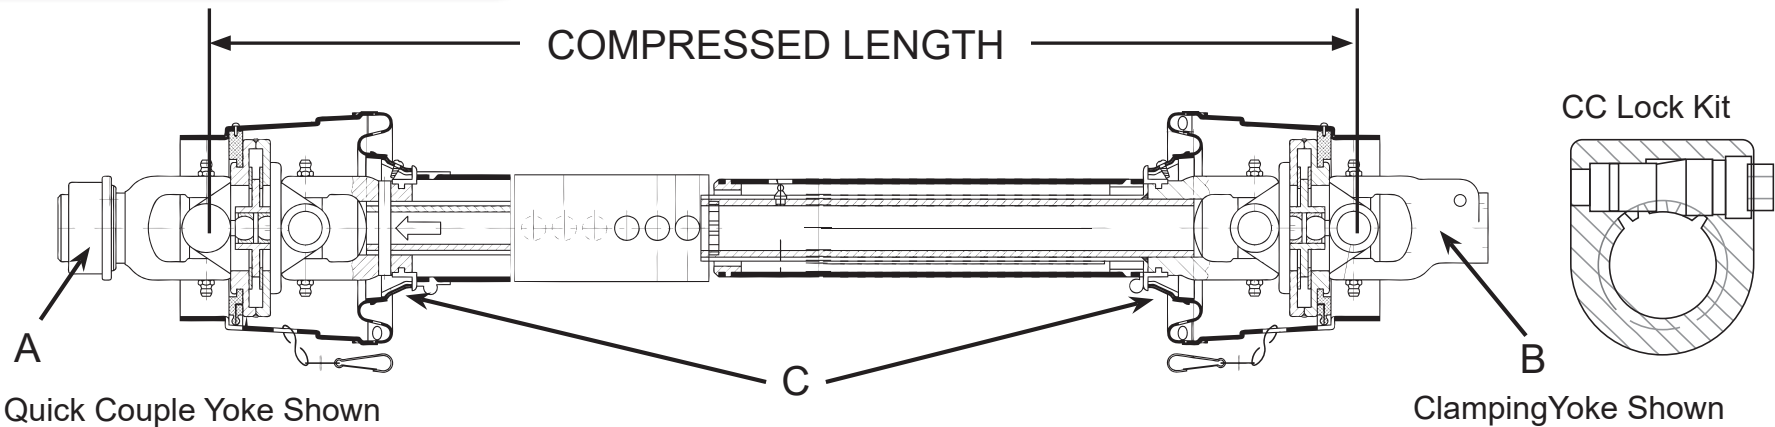

80° Walterscheid Driveline Chart

Quick Couple Yoke Shown

Clamping Yoke Shown

Professional Series 80 Degree

Driveline Part Number	CPC	Yoke (A) Description	Yoke (A) Part #	Yoke (B) Description	Yoke (B) Part #	Bearing Ring Kit (C) Part#	CC Lock Kit	ASG Col. Kit	Safety Decal
155264	1320MM	1 3/8 6T Quick Couple	155287	1 3/8 6T Clamping	155287	137621	-	150721	144061, 144071
155305	920MM	1 3/8 6T Quick Couple	155287	30MM Hex Clamping	155550	137621	-	150721	144061, 144071
155306	1190MM	1 3/8 6T Quick Couple	155287	30MM Hex Clamping	155550	137621	-	150721	144061, 144071
155307	1320MM	1 3/8 6T Quick Couple	155287	30MM Hex Clamping	155550	137621	-	150721	144061, 144071
155310	1060MM	1 3/8 6T Quick Couple	155287	1 3/8 21T Clamping	155342	137621	155322	150721	144061, 144071
155556	960MM	1 3/8 21T Quick Couple	155612	1 1/2 Hex Clamping	156019	136934	-	150721	144061, 144071
155557	800MM	1 3/8 21T Quick Couple	155612	1 1/2 Hex Clamping	156019	137621	-	150721	144061, 144071
155559	680MM	1 3/8 21T Quick Couple	155612	1 1/4 Hex Clamping	-	137621	-	150721	144061, 144071
155572	1265MM	1 3/8 6T Quick Couple	155287	1 3/4 20T Spline Clamping	-	137621	-	150721	144061, 144071
155615	1060MM	1 3/8 21T Quick Couple	155612	1 3/8 21T Clamping	155342	137621	155322	150721	144061, 144071
155616	980MM	1 3/8 21T Quick Couple	155612	1 3/4 20T Spline Clamping	-	137621	155322	150721	144061, 144071
155617	1190MM	1 3/8 21T Quick Couple	155612	30MM Hex Clamping	155550	137621	-	150721	144061, 144071
155618	920MM	1 3/8 21T Quick Couple	155612	30MM Hex Clamping	155550	137621	-	150721	144061, 144071
155619	1320MM	1 3/8 21T Quick Couple	155612	30MM Hex Clamping	155550	137621	-	150721	144061, 144071
155644	980MM	1 3/8 21T Quick Couple	155612	1 3/8 21T Clamping	155342	137621	155322	150721	144061, 144071
155817	1060MM	1 3/8 6T Quick Couple	155287	1 3/8 21T Clamping	155342	137621	155322	150721	144061, 144071
155833	1060MM	1 3/8 21T Quick Couple	155612	1 3/8 21T Clamping	155342	137621	155322	150721	144061, 144071
155834	980MM	1 3/8 21T Quick Couple	155612	1 3/8 21T Clamping	155342	137621	155322	150721	144061, 144071
155868	1070MM	1 3/8 6T Quick Couple	155287	30MM Hex Clamping	155550	137621	-	150721	144061, 144071