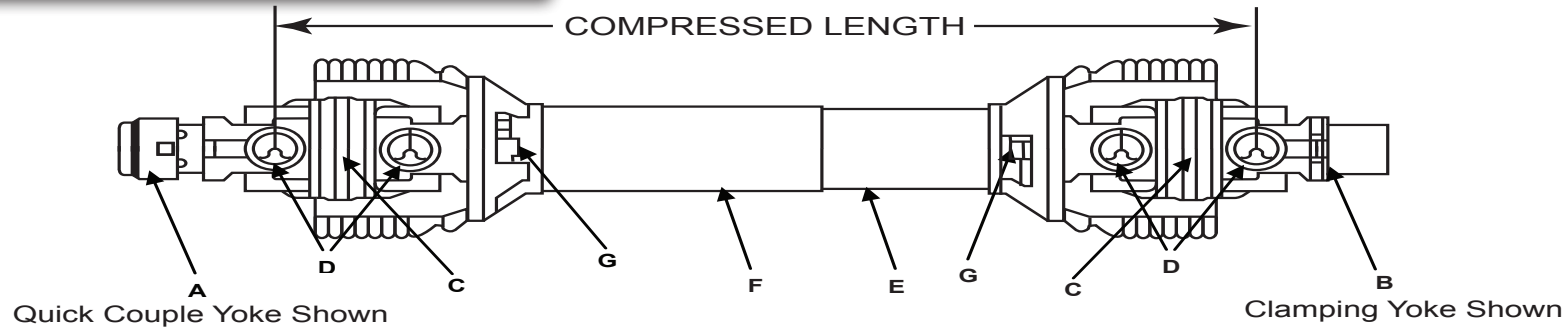

50° Driveline Chart (Double Category 4)

Driveline Part Number	CPC	Yoke (A) Description	Yoke (A) Part #	Yoke (B) Description	Yoke (B) Part #	Center Housing (C)	Cross and Bearing Kit (D)	Inner Shield (E)	Outer Shield (F)	Nylon Repair Kit (G)	Safety Decal
133051	37 in	1 1/8 Hex Clamping	103236	1 1/8 Hex Clamping	103236	103238	150731	150771	150761	See Notes	103241, 103244
137041	37 in	1 1/8 Hex Clamping	103236	1 1/4 Hex Clamping	135371	103238	150731	150771	150761	See Notes	103241, 103244
137551	32.5 in	1 1/8 Hex Clamping	103236	1 1/8 Hex Clamping	103236	103238	150731	150771	150761	See Notes	103241, 103244
137571	32.5 in	1 1/8 Hex Clamping	103236	1 1/4 Hex Clamping	135371	103238	150731	150771	150761	See Notes	103241, 103244
137581	29.5 in	1 1/8 Hex Clamping	103236	1 1/4 Hex Clamping	135371	103238	150731	150771	150761	See Notes	103241, 103244
140001	32.5 in	1 3/8 21 Tooth Quick Couple	146121	1 1/8 Hex Clamping	103236	103238	150731	150771	150761	See Notes	103241, 103244
140002	31 in	1 3/8 21 Tooth Quick Couple	146121	1 1/8 Hex Clamping	103236	103238	150731	150771	150761	See Notes	103241, 103244
142391	29.75 in	1 3/8 6 Tooth Quick Couple	140971	1 1/8 Hex Clamping	103236	103238	150731	150771	150761	See Notes	103241, 103244
142401	77 in	1 3/8 6 Tooth Quick Couple	140971	1 3/8 Clamping Round Bore	143881	103238	150731	143871	103242	See Notes	103241, 103244
142811	37 in	1 3/8 21 Tooth Quick Couple	146121	1 1/8 Hex Clamping	103236	103238	150731	150771	150761	See Notes	103241, 103244
142851	29.5 in	1 3/8 21 Tooth Quick Couple	146121	1 3/8 6 Tooth Quick Couple	140971	103238	150731	150771	150761	See Notes	103241, 103244
146341	30.5 in	1 1/8 Hex Clamping	103236	1 1/8 Hex Clamping	103236	103238	150731	150771	150761	See Notes	103241, 103244
146901	37 in	1 1/8 Hex Clamping	103236	1 3/8 21 Tooth Clamping	141721	103238	150731	150771	150761	See Notes	103241, 103244
146921	37 in	1 3/8 21 Tooth Quick Couple	146121	1 3/8 21 Tooth Clamping	141721	103238	150731	150771	150761	See Notes	103241, 103244
146931	41 in	1 3/8 6 Tooth Quick Couple	140971	1 3/8 21 Tooth Clamping	141721	103238	150731	150771	150761	See Notes	103241, 103244
146951	26.5 in	1 3/8 21 Tooth Quick Couple	146121	1 1/4 Hex Clamping	135371	103238	150731	150771	150761	See Notes	103241, 103244
147031	77 in	1 3/8 6 Tooth Quick Couple	140971	1 1/4 Hex Clamping	135371	103238	150731	143871	103242	See Notes	103241, 103244
147071	37 in	1 3/8 6 Tooth Quick Couple	140971	1 1/8 Hex Clamping	103236	103238	150731	150771	150761	See Notes	103241, 103244
147741	32.5 in	1 3/8 6 Tooth Quick Couple	140971	1 1/8 Hex Clamping	103236	103238	150731	150771	150761	See Notes	103241, 103244
147921	37 in	1 3/8 6 Tooth Quick Couple	140971	1 3/8 21 Tooth Clamping	141721	103238	150731	150771	150761	See Notes	103241, 103244
147931	32.5 in	1 3/8 6 Tooth Quick Couple	140971	1 3/8 6 Tooth Clamping	147901	103238	150731	150771	150761	See Notes	103241, 103244
147971	24.5 in	1 3/8 21 Tooth Quick Couple	146121	1 1/8 Hex Clamping	103236	103238	150731	150771	150761	See Notes	103241, 103244
148081	31 in	1 3/8 6 Tooth Quick Couple	140971	1 1/4 Hex Clamping	135371	103238	150731	150771	150761	See Notes	103241, 103244
148101	64 in	1 3/8 6 Tooth Quick Couple	140971	1 1/4 Hex Clamping	135371	103238	150731	143871	103242	See Notes	103241, 103244