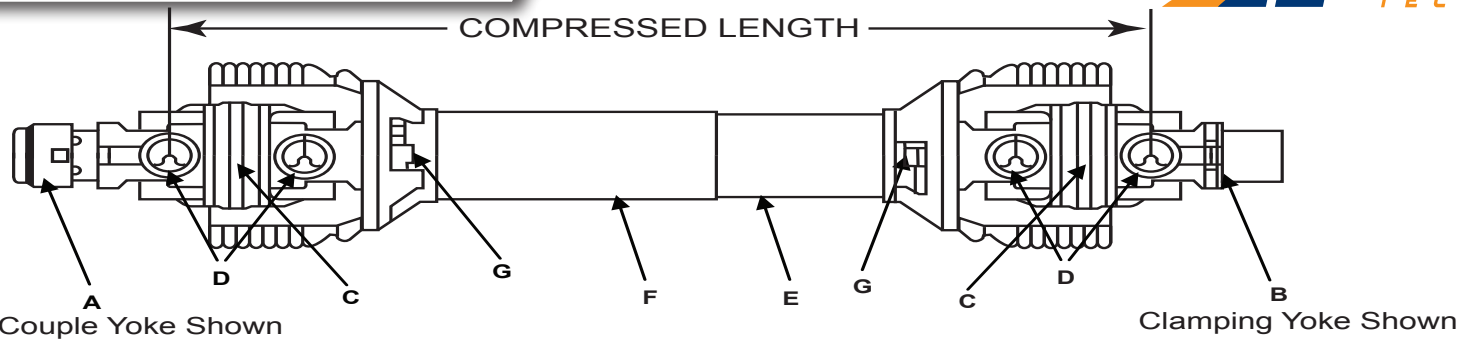

50° Driveline Chart (Double Category 4)

Driveline Part Number	CPC	Yoke (A) Description	Yoke (A) Part #	Yoke (B) Description	Yoke (B) Part #	Center Housing (C)	Cross and Bearing Kit (D)	Inner Shield (E)	Outer Shield (F)	Nylon Repair Kit (G)	Safety Decal
148111	28 in	1 3/8 6 Tooth Quick Couple	140971	1 1/4 Hex Clamping	135371	103238	150731	150771	150761	See Notes	103241, 103244
149161	31 in	1 3/8 6 Tooth Quick Couple	140971	1 1/8 Hex Clamping	103236	103238	150731	150771	150761	See Notes	103241, 103244
150601	59.25 in	1 3/8 6 Tooth Quick Couple	140971	1 3/8 6 Tooth Clamping	147901	103238	150731	143871	103242	See Notes	103241, 103244
150941	37 in	1 3/8 6 Tooth Quick Couple	140971	1 3/8 6 Tooth Clamping	147901	103238	150731	150771	150761	See Notes	103241, 103244
151811	46 in	1 3/8 6 Tooth Quick Couple	140971	1 3/8 21 Tooth Clamping	141721	103238	150731	143871	103242	See Notes	103241, 103244
151821	29.5 in	1 3/8 21 Tooth Quick Couple	146121	1 3/8 21 Tooth Clamping	141721	103238	150731	150771	150761	See Notes	103241, 103244
151831	36 in	1 3/8 6 Tooth Quick Couple	140971	1 3/8 21 Tooth Clamping	141721	103238	150731	150771	150761	See Notes	103241, 103244
152561	26.5 in	1 3/8 21 Tooth Quick Couple	146121	1 1/8 Hex Clamping	103236	103238	150731	150771	150761	See Notes	103241, 103244
153081	41 in	1 3/8 21 Tooth Quick Couple	146121	1 1/8 Hex Clamping	103236	103238	150731	150771	150761	See Notes	103241, 103244
153591	46 in	1 3/8 6 Tooth Quick Couple	140971	1 3/8 6 Tooth Clamping	147901	103238	150731	143871	103242	See Notes	103241, 103244
153931	32.5 in	1 1/4 Hex Clamping	135371	1 3/8 21 Tooth Quick Couple	141311	103238	150731	150771	150761	See Notes	103241, 103244
153941	60 in	1 1/4 Hex Clamping	135371	1 3/8 6 Tooth Quick Couple	141331	103238	150731	150771	150761	See Notes	103241, 103244
154171	60 in	1 1/8 Hex Clamping	103236	1-3/8 21T Quick Couple	141311	103238	150731	150771	150761	See Notes	103241, 103244
155155	41 in	1 3/8 6 Tooth Quick Couple	140971	1 1/8 Hex Clamping	103236	103238	150731	150771	150761	See Notes	103241, 103244
155579	26.5 in	1 3/8 21 Tooth Quick Couple	146121	1 1/4 Hex Clamping	135371	103238	150731	150771	150761	See Notes	103241, 103244
155745	41 in	1 3/8 6 Tooth Quick Couple	140971	1 1/4 Hex Clamping	135371	103238	150731	150771	150761	See Notes	103241, 103244
155795	29.5 in	1 1/8 Hex Clamping	103236	1 1/4 Hex Clamping	135371	103238	150731	150771	150761	See Notes	103241, 103244
155840	36 in	1 3/8 21 Tooth Quick Couple	146121	1 3/8 21 Tooth Clamping	141311	103238	150731	150771	150761	See Notes	103241, 103244
155843	41 in	1 3/8 21 Tooth Quick Couple	146121	1 1/8 Hex Clamping	103236	103238	150731	150771	150761	See Notes	103241, 103244
155927	41 in	1 3/8 21 Tooth Quick Couple	146121	1 1/4 Hex Clamping	135371	103238	150731	150771	150761	See Notes	103241, 103244
155975	41 in	1 3/8 21 Tooth Quick Couple	146121	1 3/8 21T Clamping	141311	103238	150731	150771	150761	See Notes	103241, 103244
156072	28 in	1 3/8 6 Tooth Quick Couple	140971	1 1/4 Hex Clamping	135371	103238	150731	150771	150761	See Notes	103241, 103244
156262	32.5 in	1 3/8 21 Tooth Quick Couple	146121	1 3/8 21T Clamping	141311	103238	150731	150771	150761	See Notes	103241, 103244
156268	28 in	1 3/8 21 Tooth Quick Couple	146121	1 1/4 Hex Clamping	135371	103238	150731	150771	150761	See Notes	103241, 103244